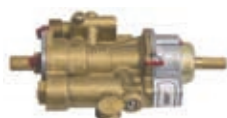

GRIFO TERMOSTATICO PEL 25ST
THERMOSTAT PEL25
Cod. OFFCAR: 401251
Cod. IBERITAL: 40496