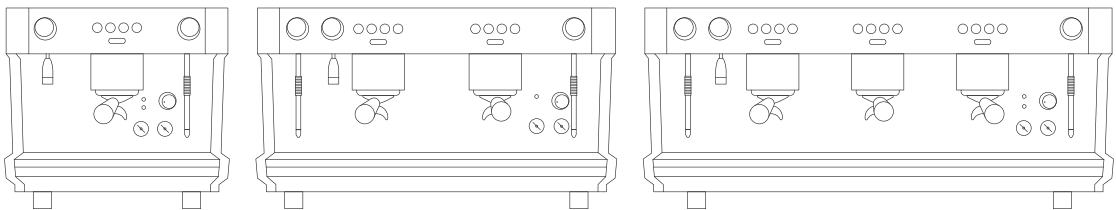

## Available finishes

---

Choose between white or black finish.

---

Ask for more information.

Technical specifications	1 Group	2 Groups	3 Groups
Boiler capacity	6.5 L	11L - 14 L*	18 L
Power	1800 W - 2400 W	3000 W - 3800 W*	5000 W - 6000 W*
Weight	42 Kg	60 Kg - 66 Kg*	74 Kg - 80 Kg*
Dimensions L x W x H	476 x 585 x 451 mm	790 x 585 x 451 mm	964 x 585 x 451 mm
Front distance between legs Side distance: 268 mm	330 mm	644 mm	818 mm